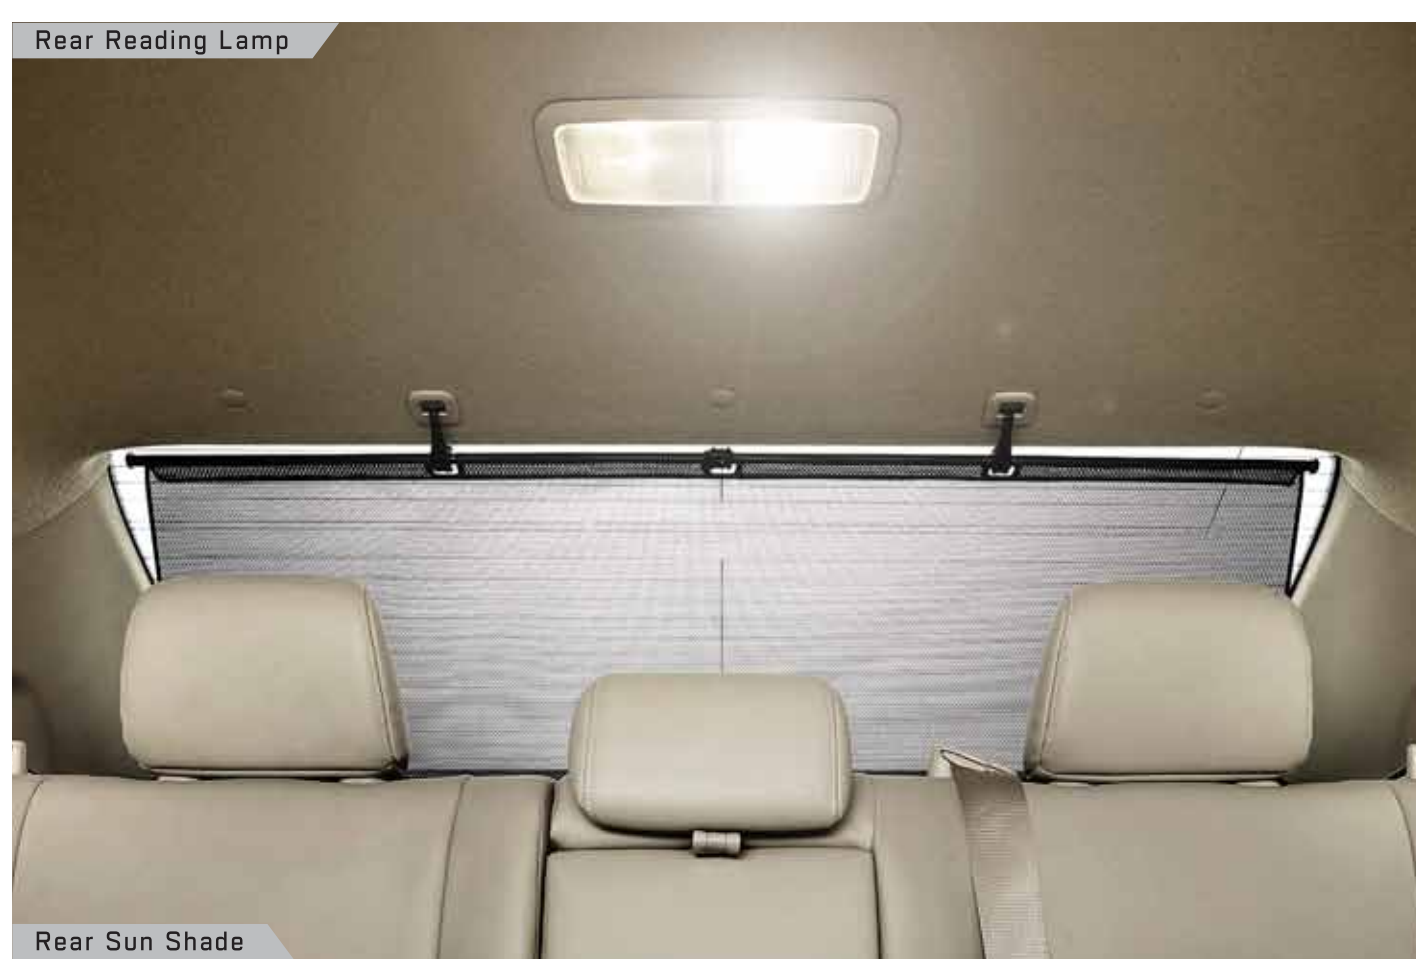

6 Speed Manual Transmission

GOA Body

THE NEW
BENCHMARK IN SAFETY

Rear Camera with Display on Audio Screen

Dual SRS Airbags

Brake Assist with ABS & EBD

Front Fog Lamps

Rear Fog Lamp

8 Way Power Driver Seat with Lumbar Support

Rear Sun Shade

Rear Reading Lamp

Rain Sensing Wipers

THE NEW
BENCHMARK IN CONVENIENCE

Smart Entry with Push Start/Stop

Cruise Control

Rear Power Socket