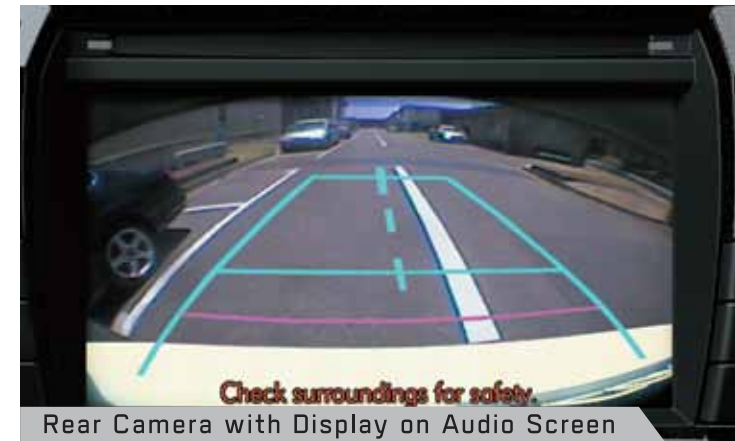

6 Speed Manual Transmission

GOA Body

THE NEW
BENCHMARK IN SAFETY

Rear Camera with Display on Audio Screen

Dual SRS Airbags

Brake Assist with ABS & EBD

Front Fog Lamps

Rear Fog Lamp

8 Way Power Driver Seat with Lumbar Support

Rear Sun Shade

Rear Reading Lamp

Rain Sensing Wipers

THE NEW
BENCHMARK IN CONVENIENCE

Smart Entry with Push Start/Stop

Cruise Control

Rear Power Socket