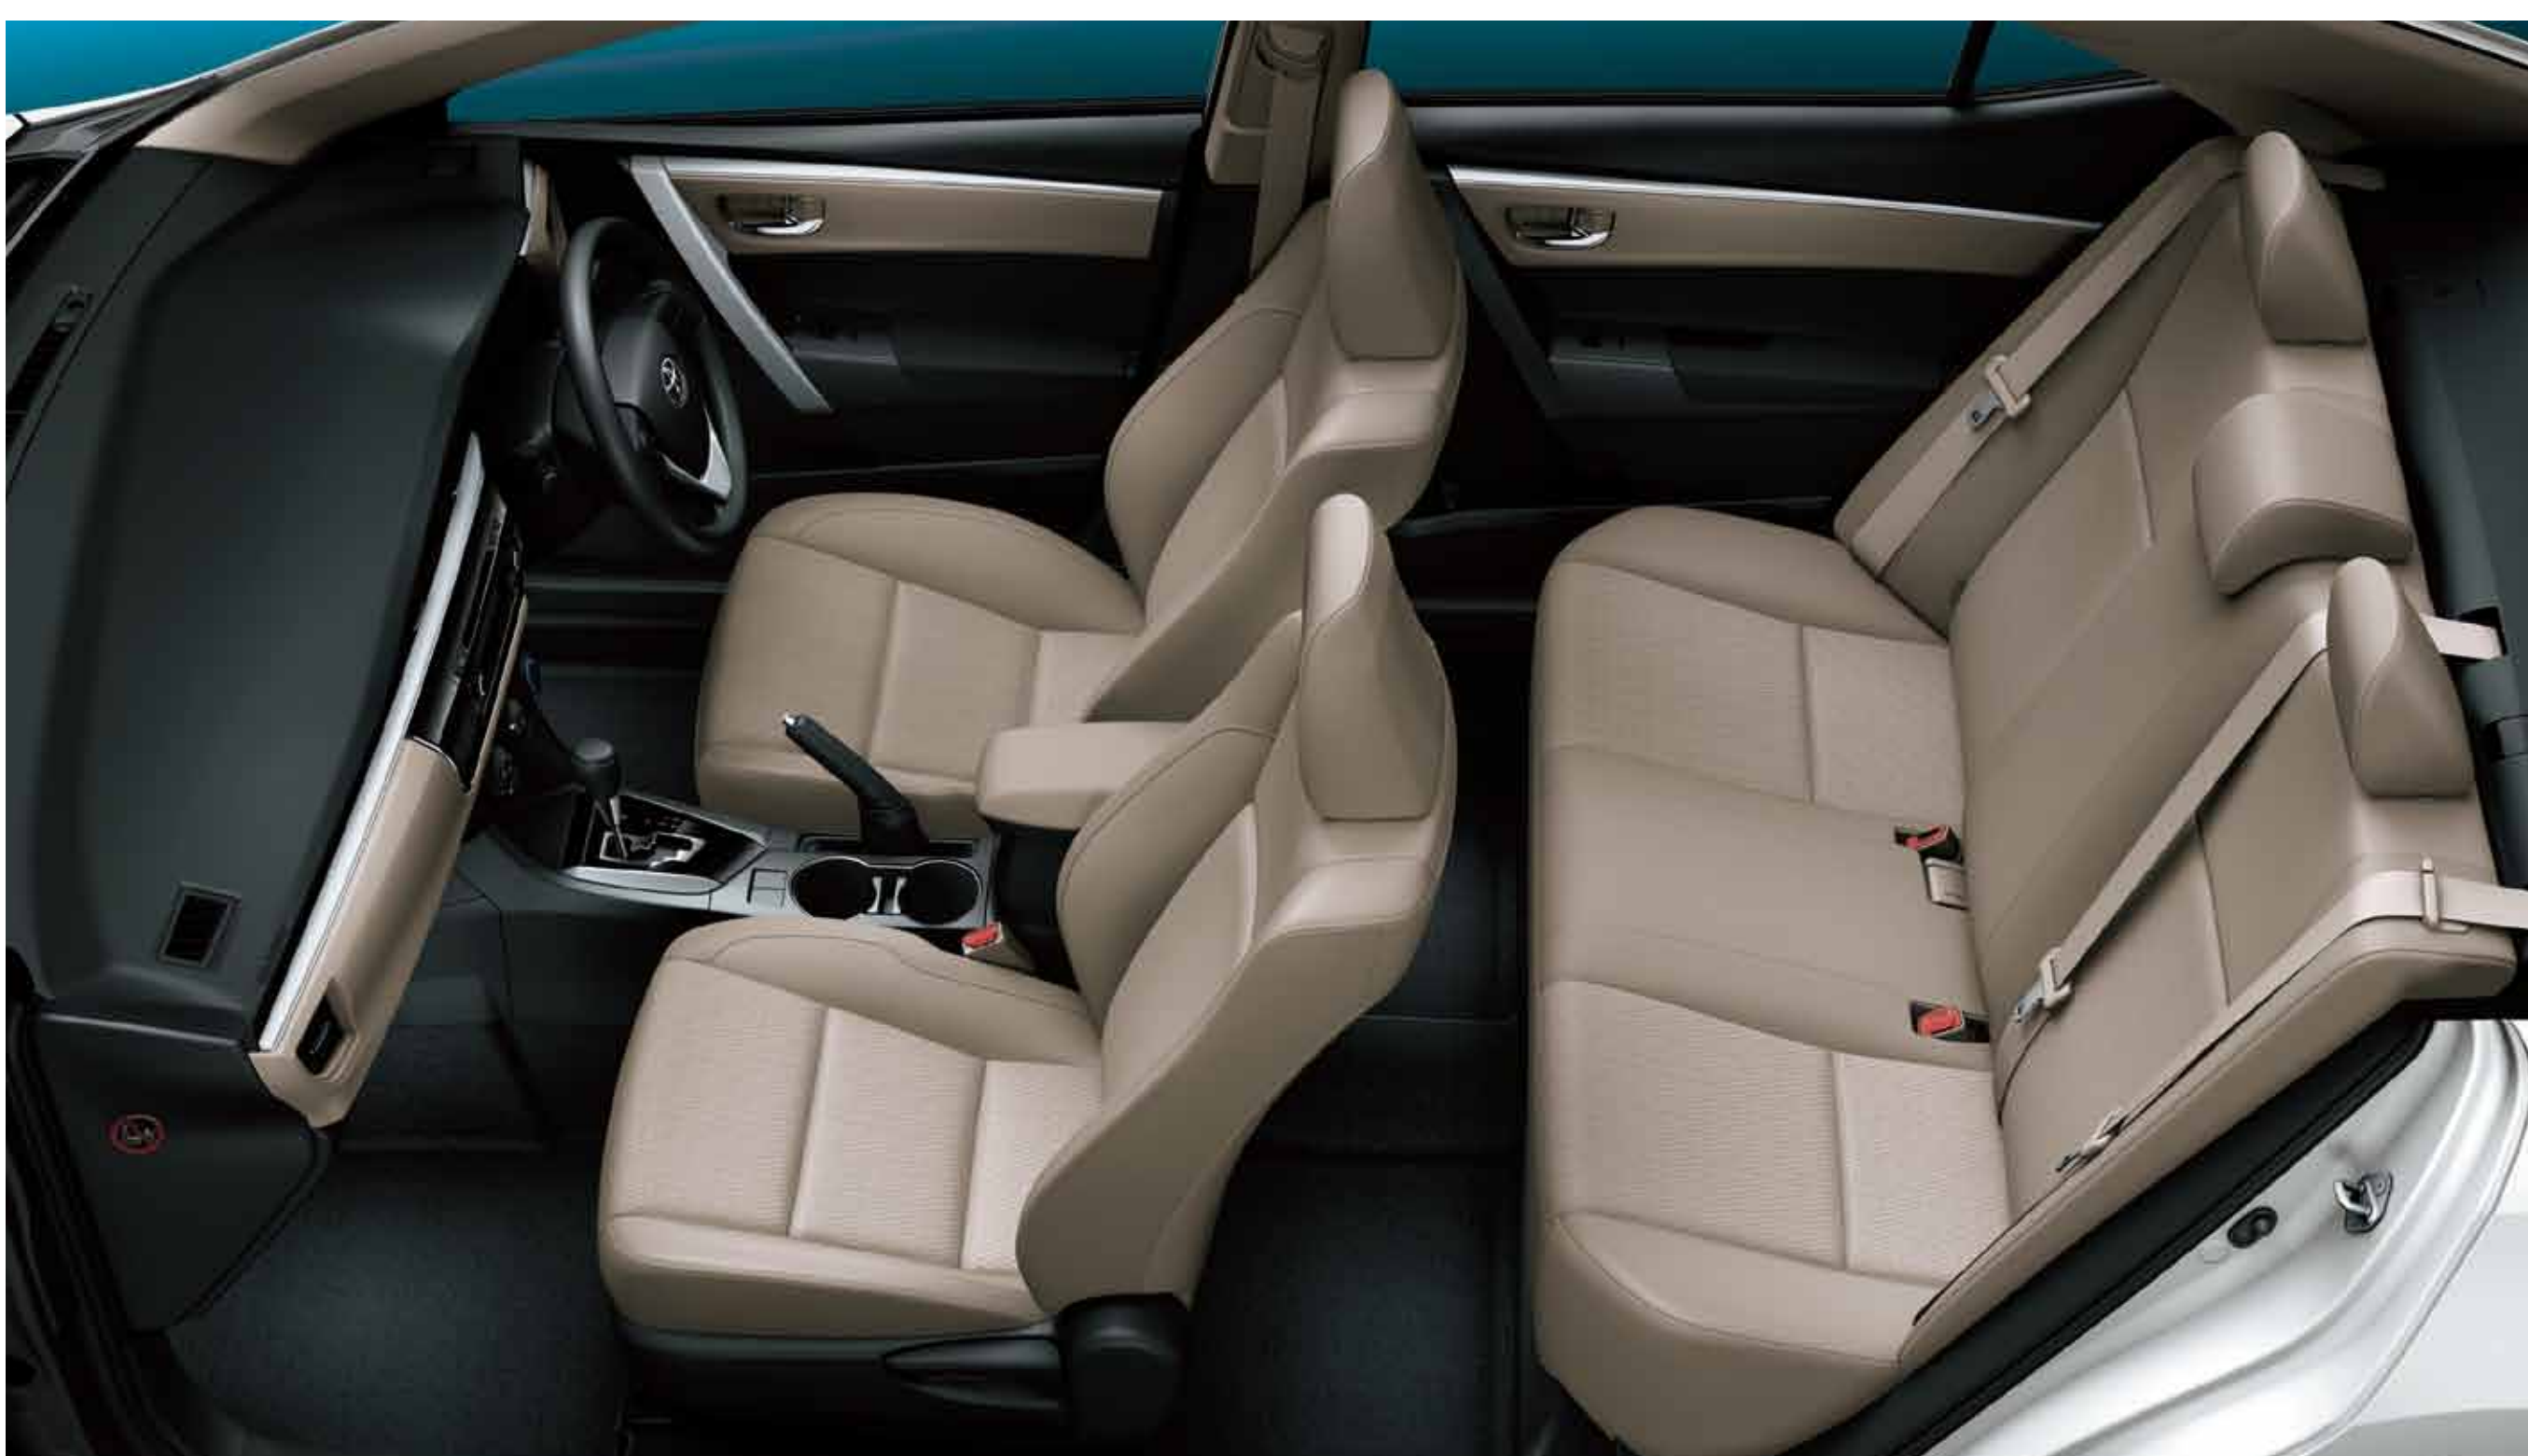

THE NEW
BENCHMARK IN COMFORT