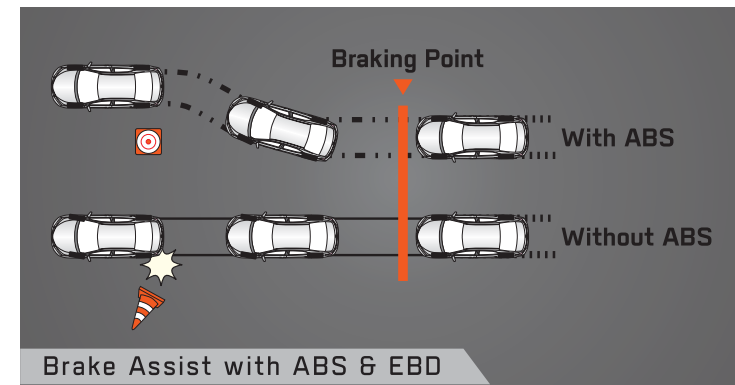

6 Speed Manual Transmission

GOA Body

THE NEW
BENCHMARK IN SAFETY

Rear Camera with Display on Audio Screen

Dual SRS Airbags

Brake Assist with ABS & EBD

Front Fog Lamps

Rear Fog Lamp

8 Way Power Driver Seat with Lumbar Support

Rear Sun Shade

Rear Reading Lamp

Rain Sensing Wipers

THE NEW
BENCHMARK IN CONVENIENCE

Smart Entry with Push Start/Stop

Cruise Control

Rear Power Socket